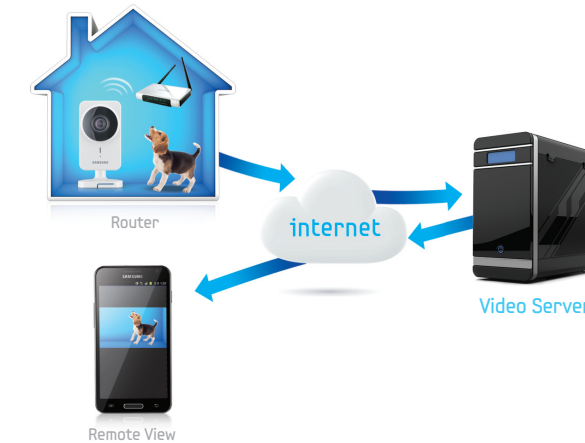

Simple Setup

1 Connect Camera

2 Create Account

Create account at www.samsungsmartcam.com

3 Add Camera

Add camera serial number to your account

4 Watch From Any Device

Better IP Solution

Typical Operation

Video is always streaming to a remote video server. As more devices are sold and connect to the server, there will be increasing video stream delays as well as escalating costs for server maintenance & expansion

Samsung Peer to Peer

Using peer-to-peer technology, there is a one time verification of the accounts and the video only streams when an event has occurred or when the user connects to the camera to view the live video