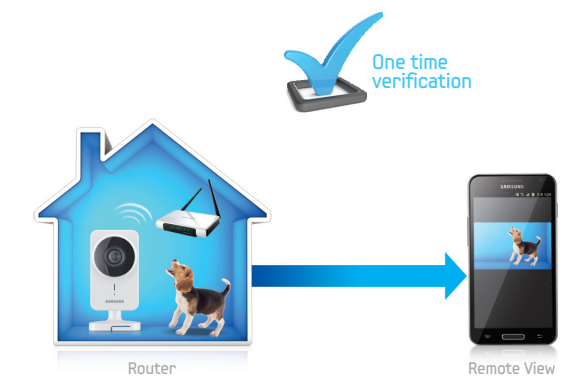

Simple Setup

1 Connect Camera

2 Create Account

Create account at www.samsungsmartcam.com

3 Add Camera

Add camera serial number to your account

4 Watch From Any Device

Better IP Solution

Samsung Peer to Peer

Using peer-to-peer technology, there is a one time verification of the accounts and the video only streams when an event has occurred or when the user connects to the camera to view the live video