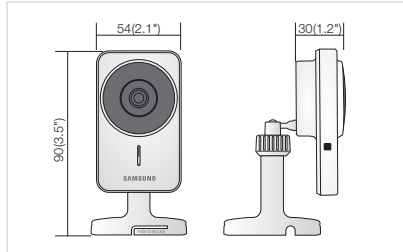

Dimension

Unit : mm(inch)