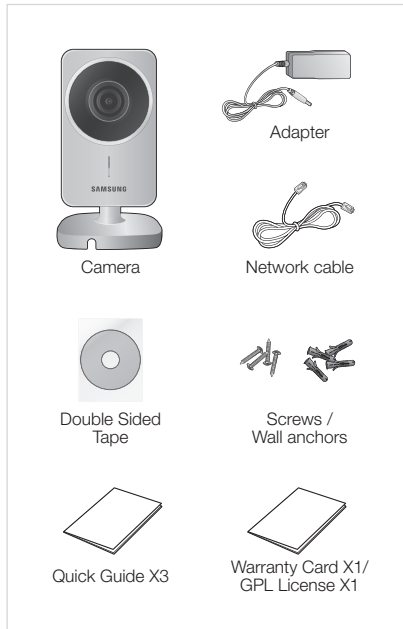

Contents

The **Eco mark** represents Samsung Techwin's will to create environment-friendly products, and indicates that the product satisfies the EU RoHS Directive.

Design and specifications are subject to change without notice.

Simple! Smart! Secure!

The Samsung WiFi IP Camera lets you see and record what's most important to you anytime, anywhere! With a simple set-up and no monthly fee, you can monitor your home or business from your Mac, PC, or Mobile device.