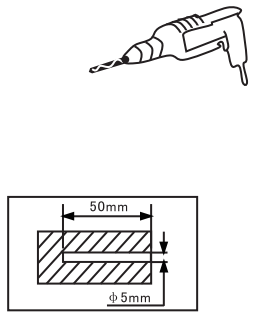

Wall Mount

INSTALLATION GUIDE

Model.ELQMEFL

1

Fig 3

2

Hardware List:

3

ID	Qty	Description
1	2	Bracket
2	1	Wall mount
A	4	M4*20mm bolt
B	4	M6*25mm bolt
C	4	M8*25mm bolt

ID	Qty	Description
D	4	φ 18× φ 8.5×10 spacer
E	8	M6 washer
F	4	φ 6×40 Wall anchor
G	4	St6×50 bolt

4