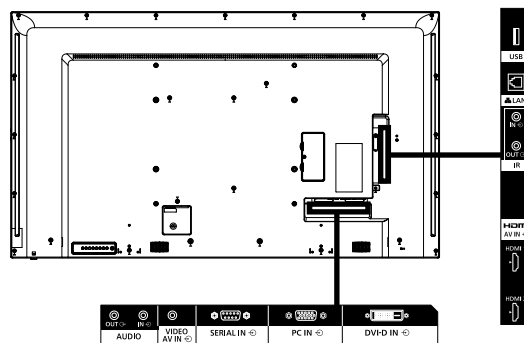

INCLUDED ACCESSORIES

- Remote Control - Batteries (AAA size) x 2
- AC cord (approx. 1.8 m) - 4-pole mini plug conversion cable
- Clamper x 3 - USB Memory cover x 1
- CD-ROM / User Manual - Operating Instruction Book

COMPATIBLE SOFTWARE

Multi Monitoring & Control Software	Ver 2.1 or later
CMS Content Management Software	Ver 3.0 or later
Video Wall Manager	Ver1.9 or later

OPTIONAL ACCESSORIES

Pedestal	TY - ST43PE8
Early Warning Software*	ET-SWA100series
Basic license / 3-year license	(Depending on the license type, the symbol at the end of the part number is different.)

* Multi-Monitoring Control Software Ver 2.1 or later is required.

DIMENSIONS

Cautions: This drawing is not a scale
Units : mm

CONNECTION TERMINAL

* Specifications and appearance are subject to change without notice.