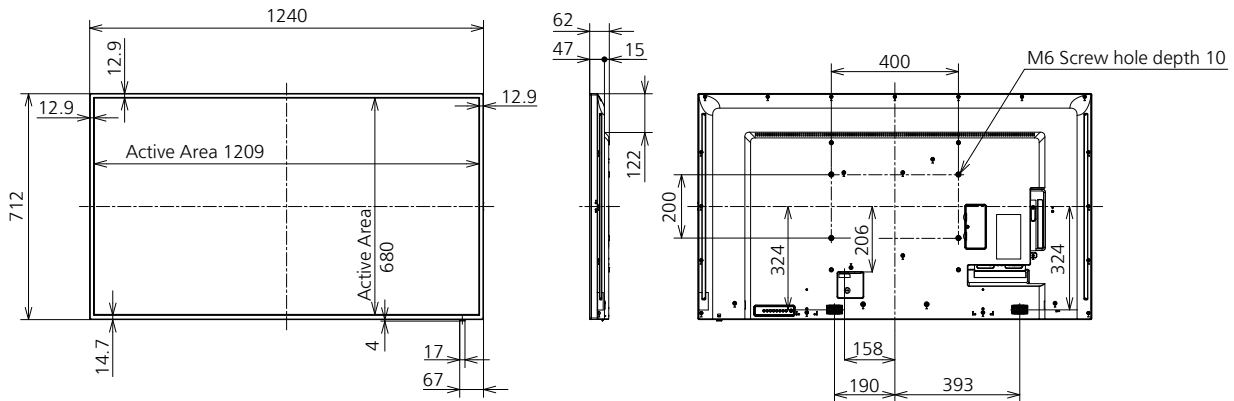

STANDARD (CERTIFICATIONS)

SAFETY REGULATIONS	IEC60950-1 EU:EN60950-1:2006 + A11:2009 + A1:2010 + A12:2011+A2:2013 BEAB approval AS/NZS Deviation
RADIATION REGULATIONS	EN55032:2012+AC:2013 (CLASS A) EN55024:2010, EN61000-3-2:2014, EN61000-3-3:2013 AS/NZS CISPR32:2013 RCM Mark

REMOTE CONTROL TRANSMITTER

Power Requirements	DC 3 V (2 x AAA Size batteries)
Operating distance	Approx. 7 m*
Weight	Approx. 63 g including batteries
Dimensions (W x H x D)	48 x 134 x 20 mm

*When operated directly in front of receptor.

INCLUDED ACCESSORIES

- Remote Control - Batteries (AAA size) x 2
- AC cord (approx. 1.8 m) - 4-pole mini plug conversion cable
- Clamper x 3 - USB Memory cover x 1
- CD-ROM / User Manual - Operating Instruction Book

COMPATIBLE SOFTWARE

Multi Monitoring & Control Software	Ver 2.1 or later
CMS Content Management Software	Ver 3.0 or later
Video Wall Manager	Ver1.9 or later

OPTIONAL ACCESSORIES

Pedestal	TY - ST43PE8
Early Warning Software*	ET-SWA100series
Basic license / 3-year license	(Depending on the license type, the symbol at the end of the part number is different.)

* Multi-Monitoring Control Software Ver 2.1 or later is required.

DIMENSIONS

Cautions: This drawing is not a scale
Units : mm