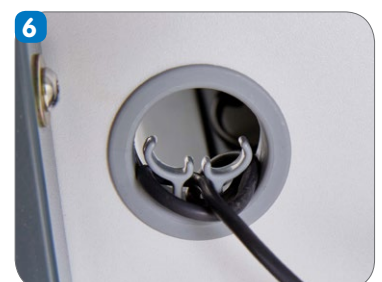

LapCabby Lyte

Single / Multi / Mini / Lyte Wall

LapCabby

New thinking in ICT storage

7. IEC power cables plug into the mains and are designed to snap out if pulled away from the wall, preventing damage to the unit or any nasty trips