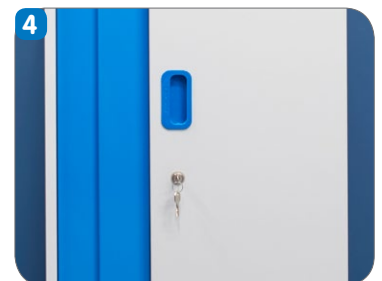

Lyte Single Mini 10

Lyte Multi Mini 10

Lyte 10 Single

Lyte 10 Multi

Lyte 16 Single

Lyte 16 Multi

Lyte Wall 10

Lyte Single, Multi & Mini

LapCabby Lyte

Single / Multi / Mini / Lyte Wall

LapCabby

New thinking in ICT storage

7. IEC power cables plug into the mains and are designed to snap out if pulled away from the wall, preventing damage to the unit or any nasty trips