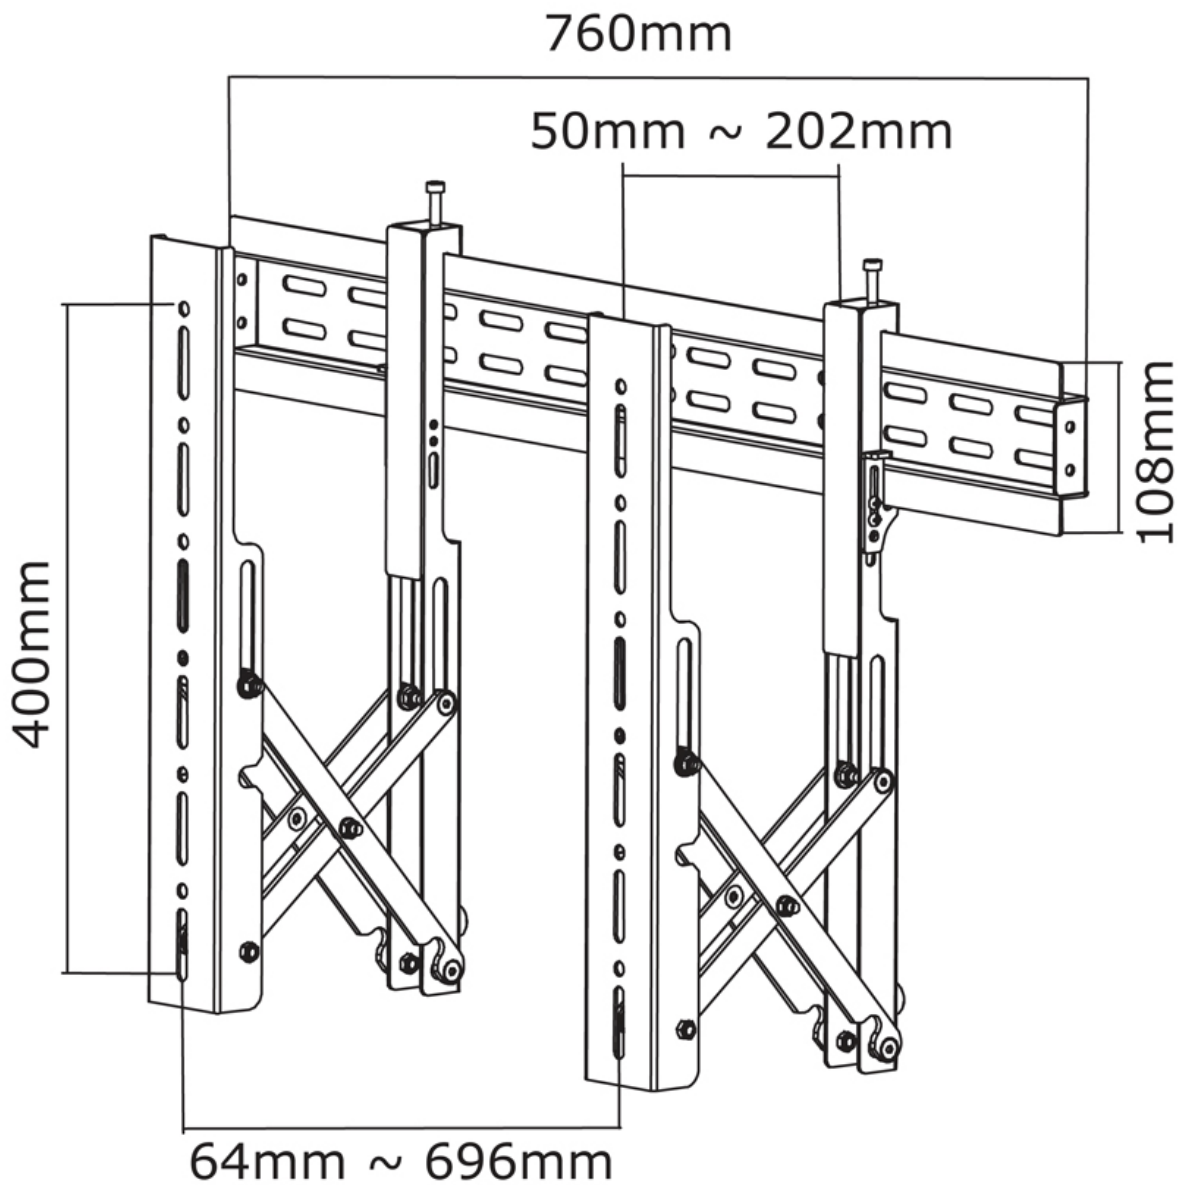

NewStar Products Europe B.V.
Wateringweg 62/B
2031 EJ HAARLEM
THE NETHERLANDS

Phone : +31(0)23-5478888
Fax : +31(0)23-5478889
Email : info@newstar.nl
Website : www.newstar.eu

NewStar cannot be held liable for any inaccuracies and copyrights.
No part of this publication may be reproduced and/or published by print, photocopy, microfilm or in any other way, without prior written permission of NewStar Computer Products Europe BV.