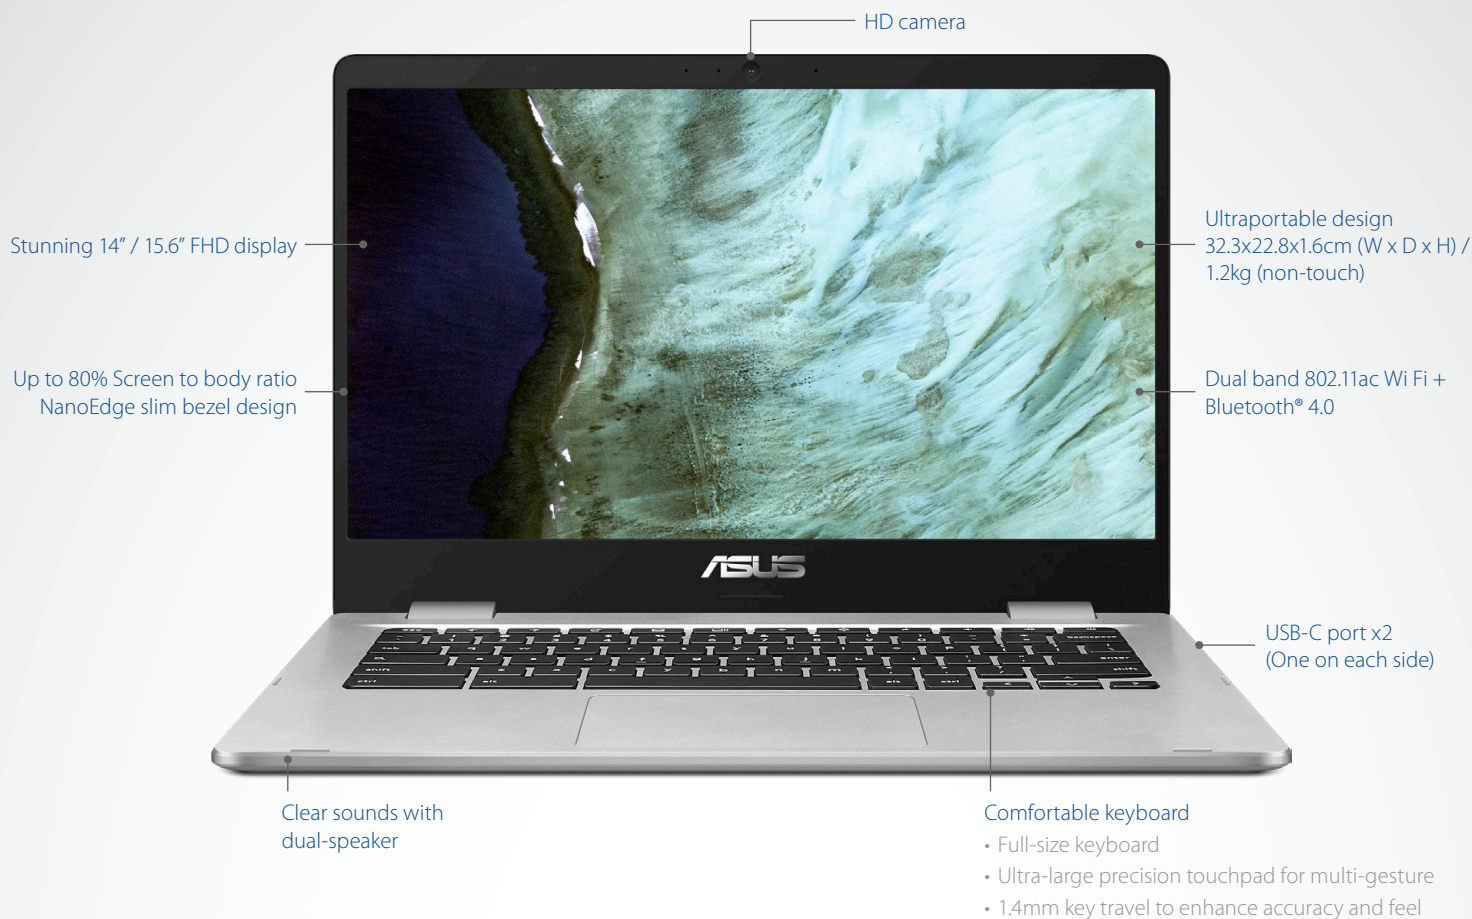

Designed to do more

Strong, Stylish and Light - The stunning up to FHD NanoEdge display has an ultra-narrow 5.8mm³ bezel, and features a matte anti-glare coating³ to reduce annoying reflections. The result is a laptop with an impressive 80%³ screen-to-body ratio that minimizes size while helping you maximize productivity — so you can see and do more, while carrying less!

User-friendly design

Durable 180° Hinge - With its 180° hinge, ASUS Chromebook C423 and C523 can be laid flat to share content easily with friends and colleagues. Its unique, durable hinge design has been subjected to a grueling 20,000-cycle open-and-close test to ensure long-term reliability.

Extreme Typing Comfort - A full-size, ergonomic keyboard with 1.4mm key travel ensures supreme typing comfort. Typing on a compact device has never been this comfortable!

USB-C for ultimate flexibility