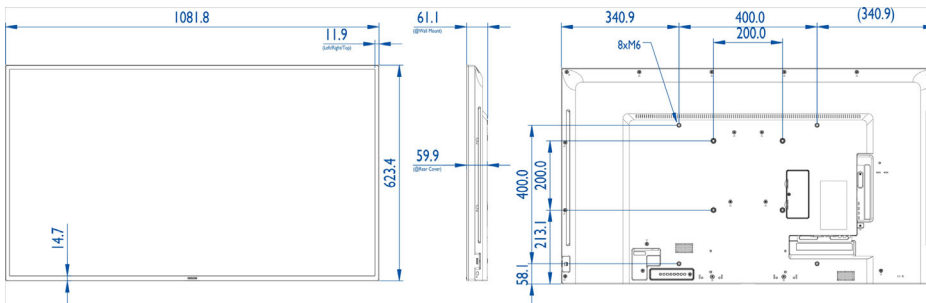

- Energy saving functions: Smart Power
- Tiled Matrix: Up to 15 x 15
- Start-up: Wake up on LAN, Switch on delay, Switch on status
- Start-up window: enable / disable Philips logo
- Keyboard control: Lockable, Hidden
- Network controllable: RS232, RJ45, One Wire (HDMI-CEC)
- Signal Loop Through: RS232, IR Loophthrough

Dimensions

- Bezel width: 11.9 (TLR) / 14.7 (B) mm
- Set dimensions (W x H x D): 1081.8 x 623.4 x 59.9 mm
- Set dimensions in inch (W x H x D): 42.59 x 24.54 x 2.36 inch
- VESA Mount: 400 x 400 mm, 200x200 mm, M6
- Product weight: 11.52 kg
- Product weight (lb): 25.4 lb

Operating conditions

- Temperature range (operation): 5 ~ 40 °C
- Temperature range (storage): -20 ~ 60 °C
- Relative humidity: 20 ~ 80 %
- MTBF: 50,000 hour(s)

Power

- Consumption (On mode): 115 W (EnergyStar 6.0 test method)
- Mains power: 100 ~ 240 VAC
- Standby power consumption: <0.5W

Sound

- Built-in speakers: 2 x 10W RMS

Multimedia Applications

- USB Playback Video: 3G2, 3GP, ASF, ASX, AVI, DAT, DivX, F4V, FLV, M2TS, M4V, MK3D, MKV, MOV, MP4, MPE, MPEG, MPG, MTS, QT, TRP, TS, TTS, VOB, WEBM, WMV, Xvid
- USB Playback Picture: BMP, GIF, JPEG, JPG
- USB Playback Audio: AAC, AC3, AIF, AIFF, AMR, EC3, M4A, MP3, OGA, OGG, WAV, WMA

Accessories

- Included accessories: AC Power Cord, RS232 cable, VGA cable, Remote Control, Batteries for remote control, User manual on CD-ROM, Quick start guide

Issue date 2016-09-02

Version: 1.2.1

12 NC: 8670 001 22321
EAN: 87 12581 73031 4

© 2016 Koninklijke Philips N.V.
All Rights reserved.

Specifications are subject to change without notice.
Trademarks are the property of Koninklijke Philips N.V.
or their respective owners.

www.philips.com