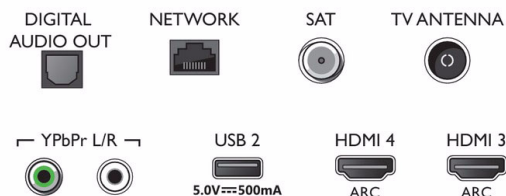

Bottom

Issue date 2019-06-19

Version: 3.1.1

12 NC: 8670 001 58229
EAN: 87 18863 01994 8

© 2019 Koninklijke Philips N.V.
All Rights reserved.

Specifications are subject to change without notice.
Trademarks are the property of Koninklijke Philips N.V. or their respective owners.

www.philips.com

* EPG and actual visibility (up to 8 days) is country- and operator-dependent.
* Android App offerings vary per country. For more details please visit your local Google Play Store.
* Energy consumption in kWh per year based on the power consumption of the television operating 4 hours per day for 365 days. The actual energy consumption will depend on how the television is used.
* The TV supports DVB reception for 'Free to air' broadcast. Specific DVB operators may not be supported. An up to date list can be found in the FAQ section of the Philips support website. For some operators Conditional Access and subscription are required. Contact your operator for more information.
* Philips TV Remote app and related functionalities vary per TV model, operator and country, as well as smart device model and OS. For more details please visit: www.philips.com/TVRemoteapp.
* Smart TV app availability varies per TV model and country. For more details please visit: www.philips.com/smarttv.
* USB recording for digital channels only, recordings may be limited by broadcast copy protection (CI+). Country and channel restrictions may apply.
* Please note that your Amazon Apps may not always be available in your country. (Currently Amazon apps works only in the UK, Germany and Austria)
* This television contains lead only in certain parts or components where no technology alternatives exist in accordance with existing exemption clauses under the RoHS Directive.
* Its functionality is subject to ChromeCast built-in apps and smart devices. For more details, please visit ChromeCast built-in product pages.