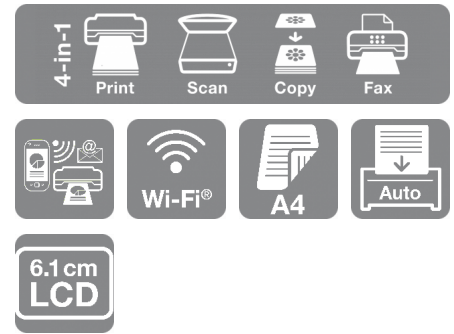

DATASHEET / BROCHURE

KEY FEATURES

- **Wi-Fi 4-in-1**
  Print, scan, copy and fax
- **Business features**
  ADF, business-quality documents and A4 double-sided printing
- **Easy mobile printing and scanning**
  Print easily from your smartphone or tablet and utilise scan-to-cloud¹
- **Individual inks**
  Save money by only replacing the colour used
- **6.1 cm LCD screen**
  Easily navigate through the printer's functions