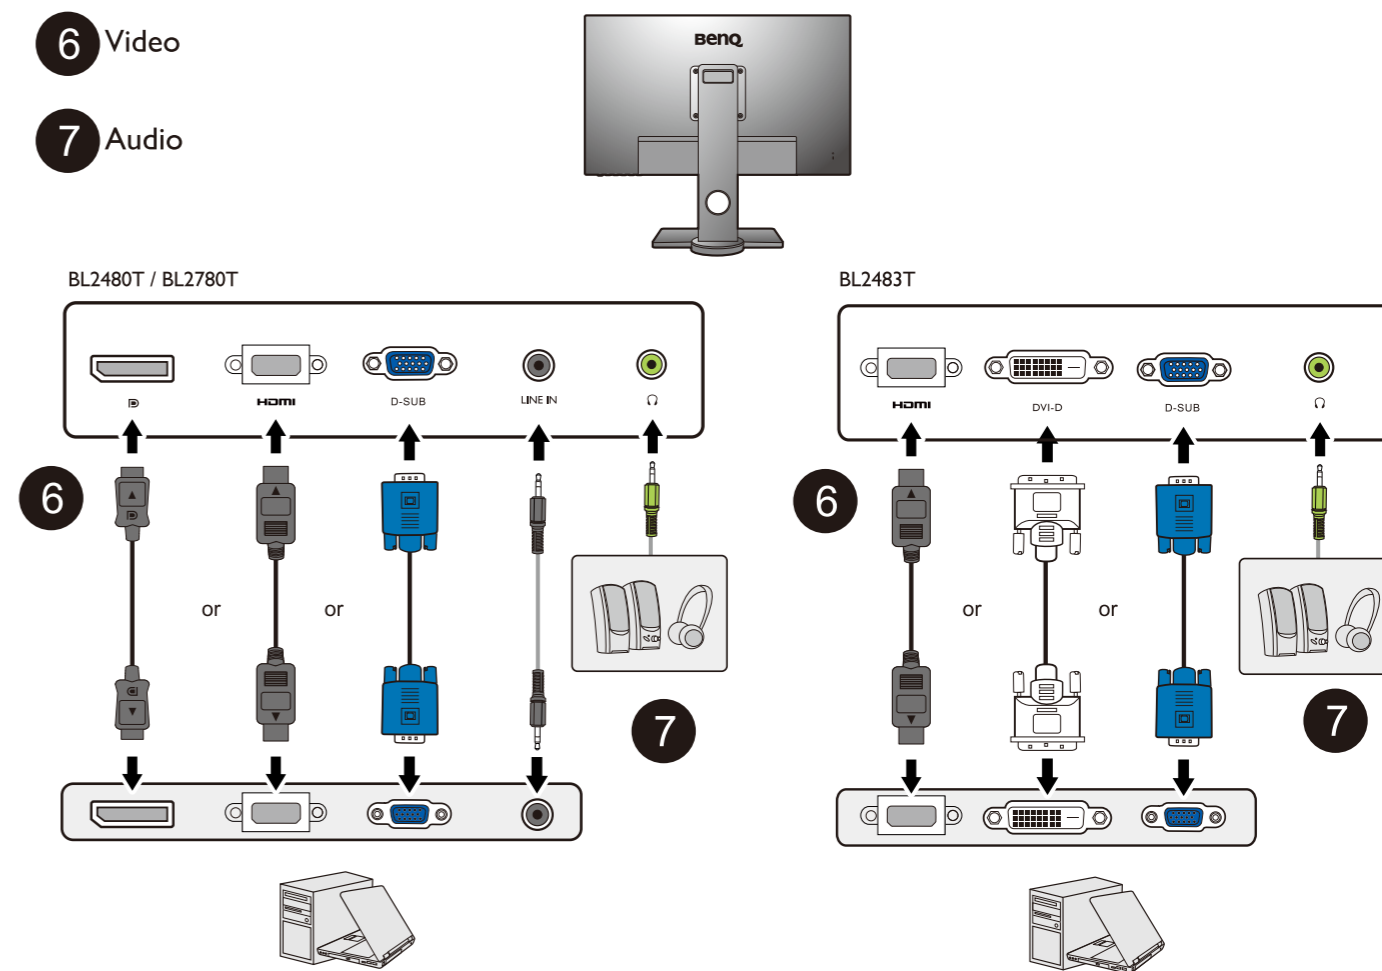

# LCD Monitor Quick Start Guide

Business Monitor | BL Series

DN: BL80T-Q-V4

© 2019 BenQ Corporation. All rights reserved. Rights of modification reserved.

P/N: 4J.XXXXX.XXX

6 Video

7 Audio

M4 x 10 mm