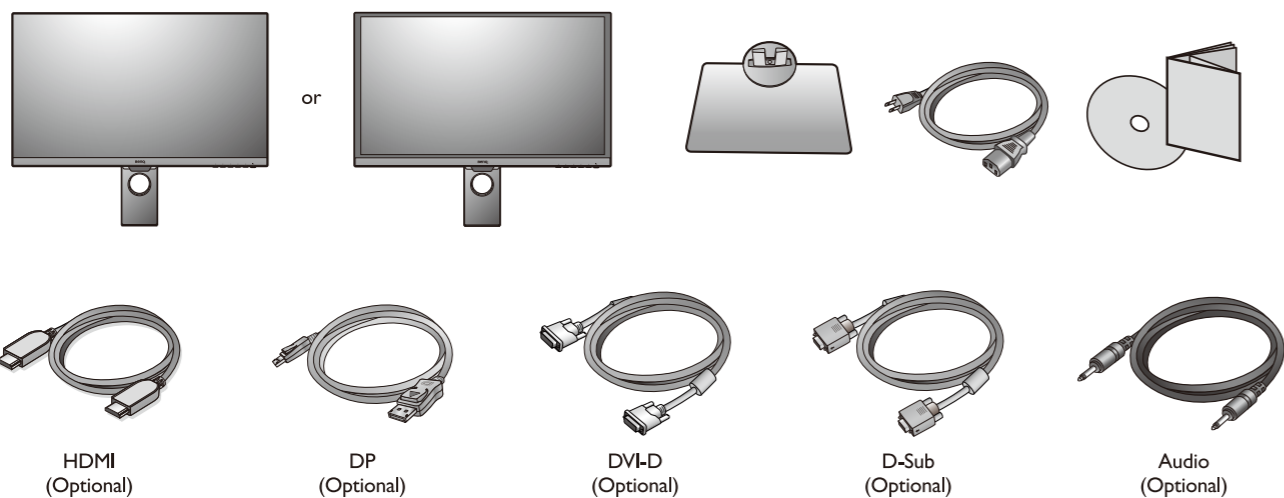

# LCD Monitor Quick Start Guide

Business Monitor | BL Series

DN: BL80T-Q-V4

© 2019 BenQ Corporation. All rights reserved. Rights of modification reserved.

P/N: 4J.XXXXX.XXX

6 Video

7 Audio

M4 x 10 mm