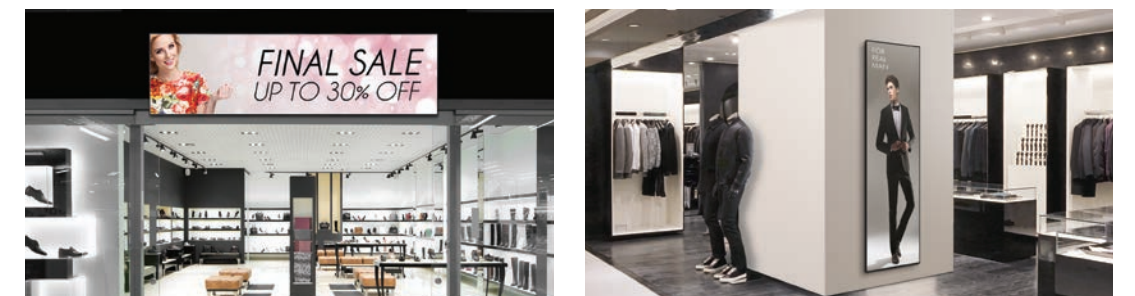

#### Sleek Design for Space

The Ultra Stretch Signage delivers seamless content as an in-store signboard or digital banner with its unique ratio. It maximizes both interior and advertisement effects, when installed in remaining or existing spaces, such as on a wall, pillar, or above the entrance.