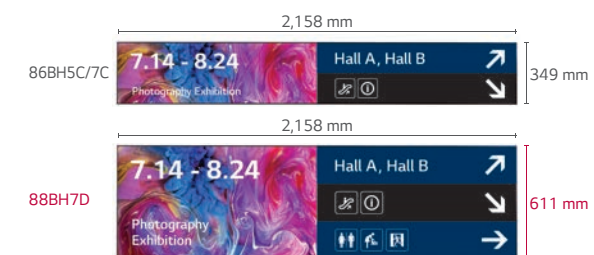

Key Features

New Design Configuration

Ultra HD Resolution (3,840 x 1,080)

Ultra HD large screens deliver an immersive viewing experience.