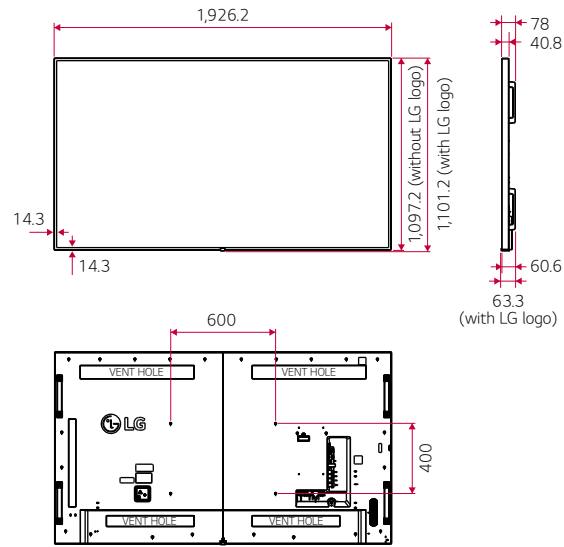

Detachable Logo

Built-in Speaker

1) Except 98"

## Dimension (unit: mm)

98"

86"

75"

## Connectivity

98"

86"/75"

\* Dimensions & Jack Panels (Read/Side) may differ from the above image, so please contact LG salesteam to verify before ordering.