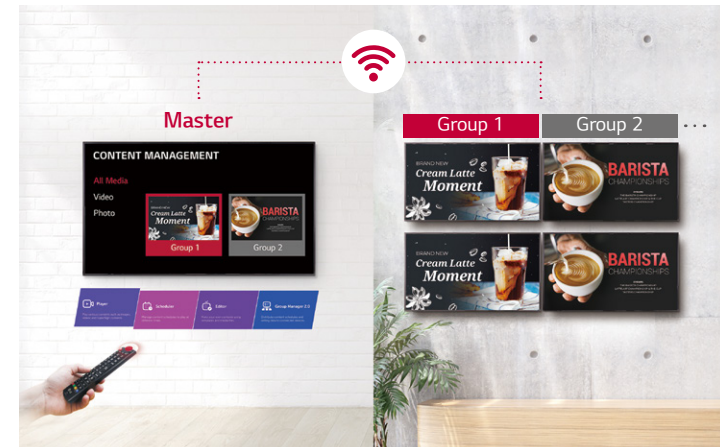

### Powerful webOS Smart Signage Platform

#### Easy Content Management

The embedded CMS (Content Management System) allows you to create and edit content using internal/external sources as well as set playlists to play at the desired schedule without the need for a separate PC. Thanks to the intuitive GUI and a menu structure based on usage scenarios, content management has been made much easier.

#### Simple Group Management

The embedded Group Manager makes a master display work as a server and manage other displays <sup>1)</sup> connected on the same network. This way you can group and control multiple displays in your place of business and distribute playlists to them all at once, using input devices such as a remote control.