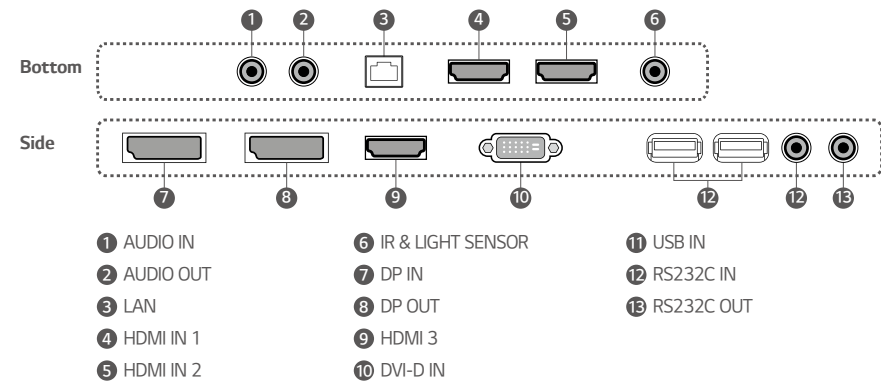

## Dimension (unit: mm)

98"

86"

75"

## Connectivity

98"

86"/75"

\* Dimensions & Jack Panels (Read/Side) may differ from the above image, so please contact LG salesteam to verify before ordering.