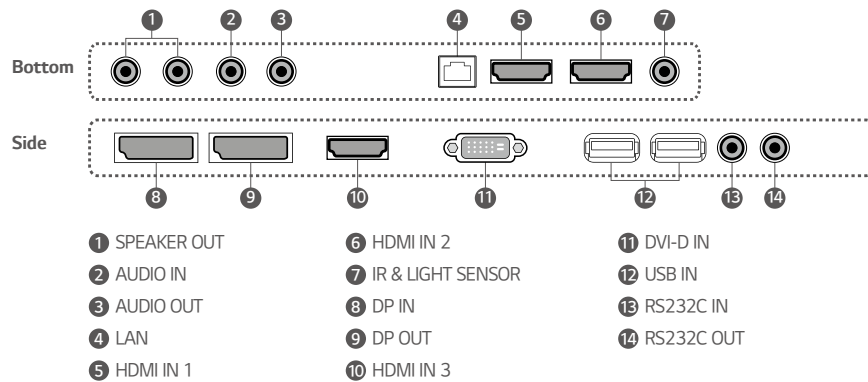

## Dimension (unit: mm)

98"

86"

75"

## Connectivity

98"

86"/75"

\* Dimensions & Jack Panels (Read/Side) may differ from the above image, so please contact LG salesteam to verify before ordering.