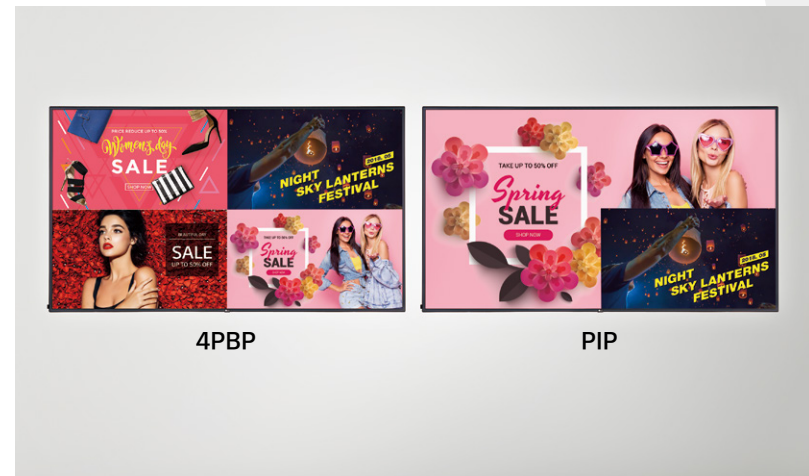

Multi Screen Mode

PBP (Picture-By-Picture) features multi screen in a single display with upto 4 input sources while PIP (Picture-In-Picture) supports playing both main screen and sub screen at the same time with various layouts. This gives great flexibility to allocate space for each content source.