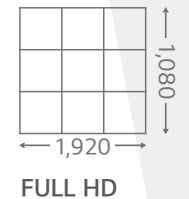

Vibrant Colors and Powerful Performance Bring Content to Life

98/86/75UH5E

Superior Picture Quality

True Color, Immersive View

The UH5E series is large enough to display content and get undivided attention from various viewers. LG IPS panel features a wide range of angle to deliver clear content regardless of the position of viewers. Each pixel in the IPS panel reproduces image colors true-to-life, without distortion.

Vivid Color Details with Ultra HD

The UHD resolution allows users to view details even when zooming in on the display, with four times higher definition than FHD. The UH5E ensures stable UHD video playback with HEVC (High Efficiency Video Coding).