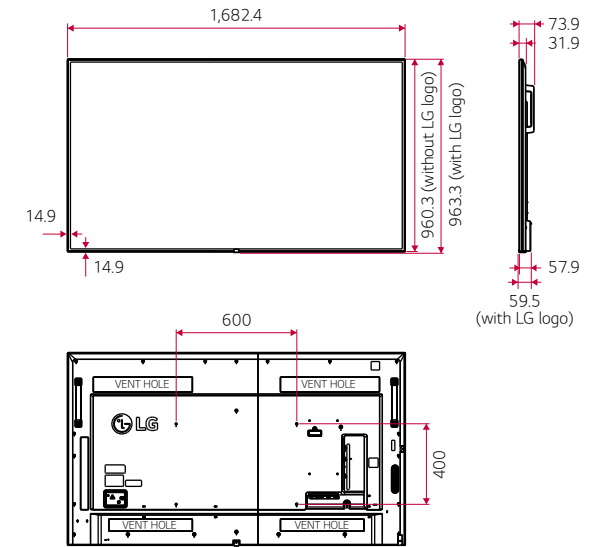

## Dimension (unit: mm)

98"

86"

75"

## Connectivity

98"

86"/75"

\* Dimensions & Jack Panels (Read/Side) may differ from the above image, so please contact LG salesteam to verify before ordering.