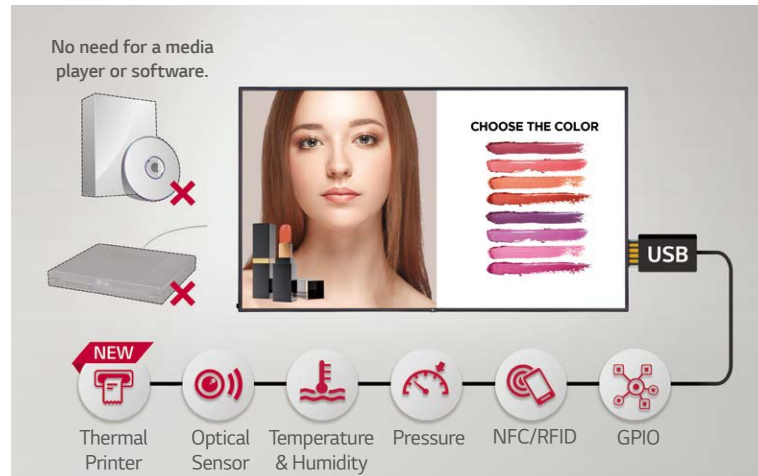

Vibrant Colors and Powerful Performance Bring Content to Life

98/86/75UH5E

Powerful webOS Smart Signage Platform

Various Sensor Applications

LG webOS smart signage platform easily supports connections with external sensors such as GPIO, NFC/RFID, temperature sensors, etc. via USB plug-in. The overall cost of ownership is reduced as there's no need to purchase additional software or media players for creating value-added solutions.