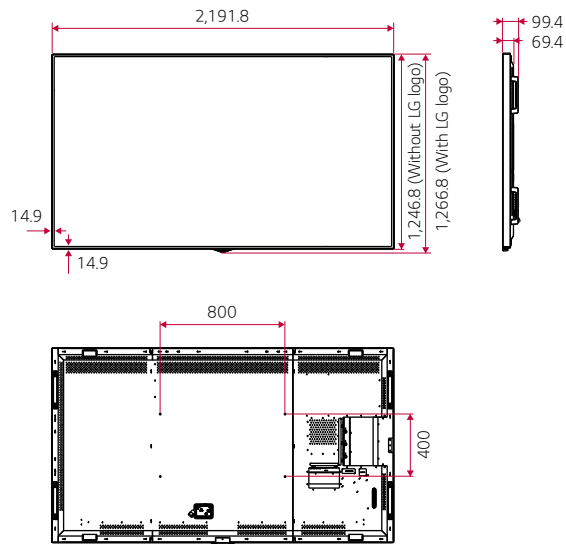

## Dimension (unit: mm)

98"

86"

75"

## Connectivity

98"

86"/75"

\* Dimensions & Jack Panels (Read/Side) may differ from the above image, so please contact LG salesteam to verify before ordering.