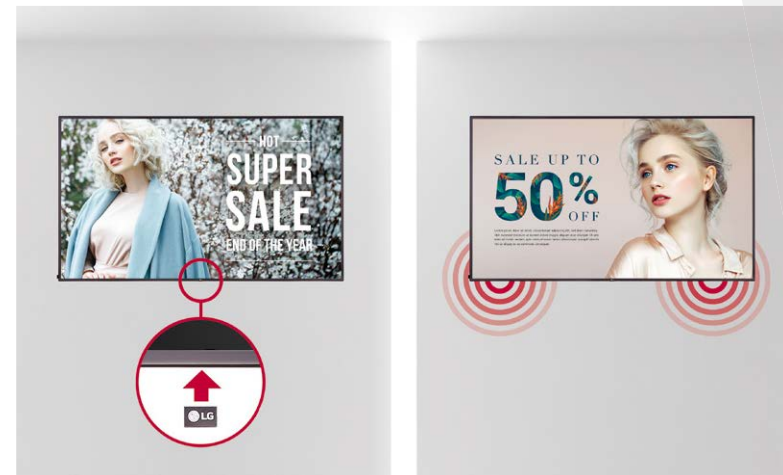

Built-in Speaker

Detachable Logo & Built-in Speaker

The detachable logo allows for installation in the desired orientation in landscape or portrait mode, making it easy for the user to arrange the signage. Also, sounds can be played from built-in speakers¹⁾, giving advertisements greater impact.

Detachable Logo