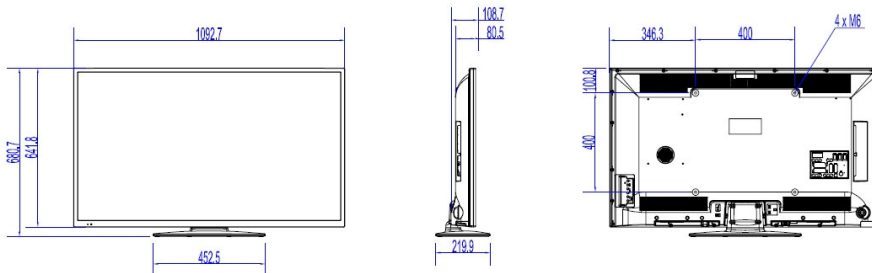

Specifications

Picture/Display

- Display: LED Full HD
- Diagonal screen size: 48 inch / 121 cm
- Aspect ratio: 16:9
- Panel resolution: 1920x1080p
- Brightness: 300 cd/m²
- Viewing angle: 178° (H) / 178° (V)
- Contrast ratio (typical): 4000

Accessories

- Included: Remote Control 22AV1407A/12, 2xAAA Batteries, Tabletop Stand, Warranty Leaflet, Legal and Safety brochure
- Optional: Setup RC 22AV9573A, Remote Control 22AV1601A/12

Power

- Mains power: AC 220-240V; 50-60Hz
- Energy Label Class: A++
- Eu Energy Label power: 46 W

- Annual energy consumption: 67 kWh
- Standby power consumption: <0.3 W
- Power Saving Features: Eco mode
- Ambient temperature: 5 °C to 45 °C

Dimensions

- Set dimensions (W x H x D): 1093 x 642 x 81/97 mm
- Set dimensions with stand (W x H x D): 1093 x 681 x 220 mm
- Product weight: 10.1 kg
- Product weight (+stand): 11.0 kg
- VESA wall mount compatible: M6, 200 x 200 mm