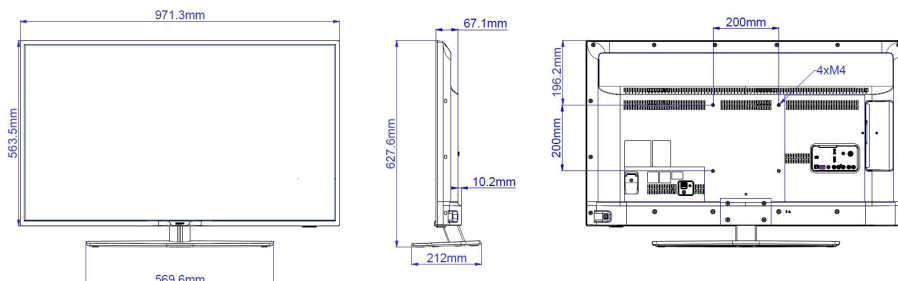

Dimensions

- Set dimensions (W x H x D): 971 x 564 x 67/77 mm
- Set dimensions with stand (W x H x D): 971 x 627.6 x 212 mm
- Product weight: 9.2 kg
- Product weight (+stand): 11.2 kg
- VESA wall mount compatible: M4, 200 x 200 mm