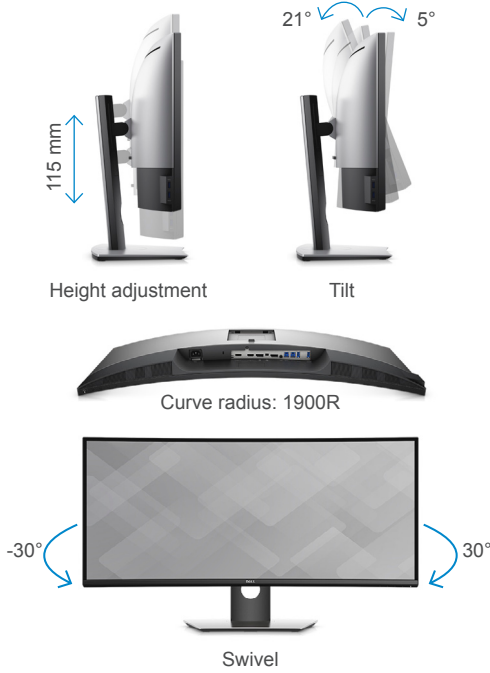

For more information visit www.dell.com/monitors

Thank you for making Dell Monitors

#1 worldwide*

Adjust the U3417W to fit your preferred viewing position:

Connectivity

- A** AC power connector
- B** Security lock slot
- C** HDMI
- D** DisplayPort in
- E** Mini DisplayPort in
- F** DisplayPort out
- G** Audio line-out
- H** USB upstream
- I** USB downstream
- J** USB downstream BC1.2**
- K** Stand lock

Dell UltraSharp 34 Curved Monitor | U3417W

Display	
Model number	U3417W
Viewable image size (diagonal)	86.72 cm (34.14 inches)
Active display area	
Horizontal	799.80 mm (31.49 inches)
Vertical	334.80 mm (13.18 inches)
Maximum resolution	3440 x 1440 @ 60 Hz
Curve radius	1900 R
Aspect ratio	21:9
Pixel pitch	0.233 mm x 0.233 mm
Brightness (typical)	300 cd/m ²
Colour gamut (typical)	99% sRGB (deltaE <3)
Colour depth	1.07 billion colours
Contrast ratio (typical)	1,000:1
Dynamic contrast ratio	5 million:1
Viewing angle (typical) (vertical/horizontal)	178°/178°
Response time (typical)	Fast mode: 5 ms (typical for FAST mode) Normal mode: 8 ms (typical for NORMAL mode)
Panel technology, surface	In-plane switching, anti-glare
Backlight	LED
Integrated speakers	2 x 9W
Bezel colour	Black
Other	Picture-by-Picture, Picture-in-Picture

Design features	
Stand	Tilt (Typical: 5° forward or 21° backward), swivel and height adjustable (115 mm built-in cable management)
Security	Security lock slot (security lock not included)
VESA mounting support (wall mount sold separately)	100 mm x 100 mm