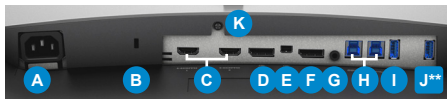

For more information visit www.dell.com/monitors

Thank you for making Dell Monitors

#1 worldwide*

Adjust the U3417W to fit your preferred viewing position:

Connectivity

- A** AC power connector
- B** Security lock slot
- C** HDMI
- D** DisplayPort in
- E** Mini DisplayPort in
- F** DisplayPort out
- G** Audio line-out
- H** USB upstream
- I** USB downstream
- J** USB downstream BC1.2**
- K** Stand lock

Design features	
Stand	Tilt (Typical: 5° forward or 21° backward), swivel and height adjustable (115 mm built-in cable management)
Security	Security lock slot (security lock not included)
VESA mounting support (wall mount sold separately)	100 mm x 100 mm