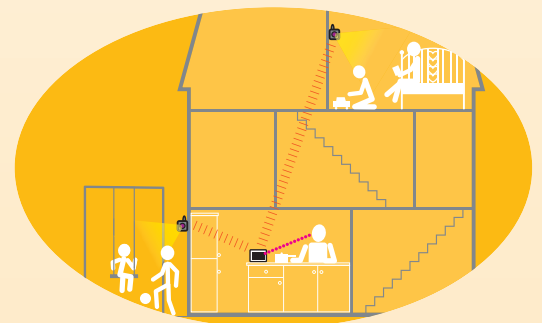

by **Storage Options**

Accessories & support available at storageoptions.com

home & garden

SEE &
HEAR YOUR
CHILDREN FROM
ANYWHERE IN
THE HOME

CHILD & BABY CAMERA MONITORING SYSTEM

2 Wireless cameras and a companion screen

Allows mums and dads to see and hear their children from any room across the home or garden. Includes two cameras that can be viewed simultaneously on the 4.3" (11cm) split screen. Gives you the peace of mind to carry out whatever you are doing safe in the knowledge that you can also keep a quiet eye on your children.

- View & listen to your children across the home
- Very easy to set up and use
- Exceptional picture quality, with night vision feature
- Perfect for use in 2 bedrooms as a baby / toddler monitor
- Watch one child play in the garden while another plays inside
- Suitable for use in vehicles (car adapters available separately)

WIRELESS SCREEN

Images and sound displayed on portable 4.3" (11cm) split screen.

WIRELESS CAMERA

Portable, with a number of mountings, attach wherever gives you the view you need.

KidCam offers a simple and versatile method of seeing and hearing your children across the home and garden. Two compact wireless cameras transmit a clear, full colour picture (and sound) to a portable wireless screen from which the footage of both cameras can be viewed. Both cameras incorporate night vision, so they can be used in the dark to keep an eye on sleeping babies and children.