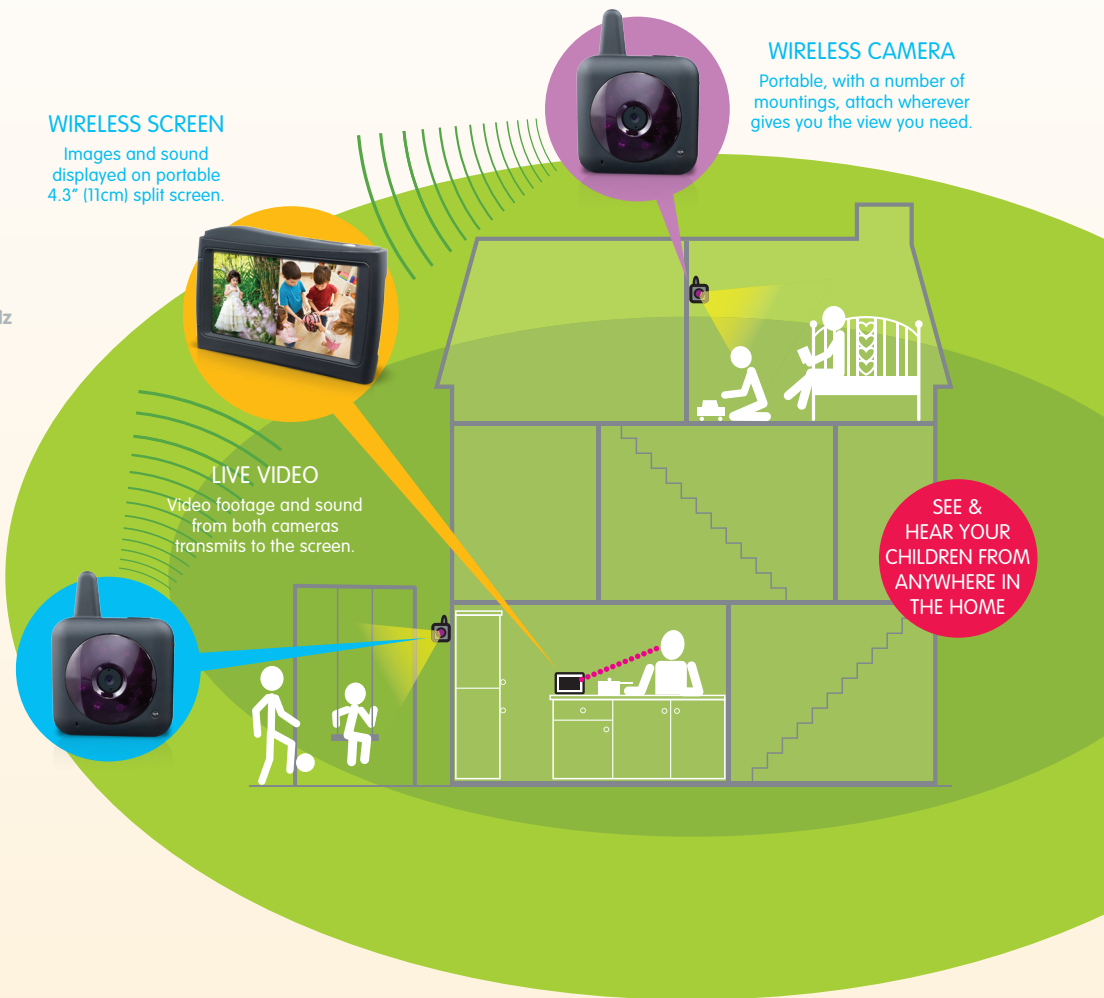

Allows mums and dads to see and hear their children from any room across the home or garden. Includes two cameras that can be viewed simultaneously on the 4.3" (11cm) split screen. Gives you the peace of mind to carry out whatever you are doing safe in the knowledge that you can also keep a quiet eye on your children.

WIRELESS SCREEN

Images and sound displayed on portable 4.3" (11cm) split screen.

WIRELESS CAMERA

Portable, with a number of mountings, attach wherever gives you the view you need.

KidCam offers a simple and versatile method of seeing and hearing your children across the home and garden. Two compact wireless cameras transmit a clear, full colour picture (and sound) to a portable wireless screen from which the footage of both cameras can be viewed. Both cameras incorporate night vision, so they can be used in the dark to keep an eye on sleeping babies and children.

A car adapter kit is also available separately to allow use within a vehicle whilst driving. No more looking over your shoulder to see what the kids are up to whilst driving!

Easy to use

Step 1: Position the camera(s) to overlook your baby's cot or child's play area and switch on the camera(s).

Step 2: Take the screen with you across the home, wherever you need to be.

Step 3: Relax, whilst you watch and hear footage simultaneously from both cameras.

What's inside

2x wireless cameras, 1x wireless screen, 2x home camera stands, 2x camera suction mounts, 1x home screen stand, 3x power adapters/chargers, instruction manual