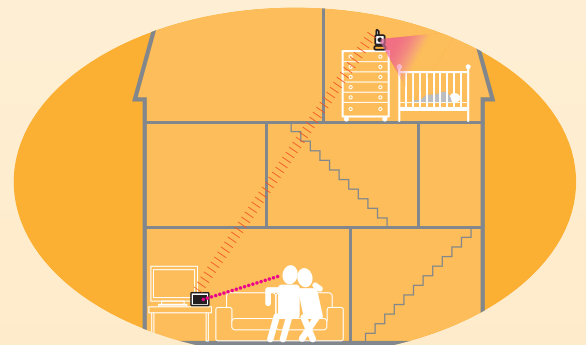

Allows mums and dads to see, hear and talk to their baby from any room across the home.

- View, listen & talk to your baby
- Very easy to set up and use
- Exceptional picture quality with night vision feature
- Interference free, unlike similar products
- Large 7" (17.5cm) screen
- Portable or wall mountable (fixings included)
- Night light on camera module

Wireless Screen

- Horizontal Resolution: 360 TV Lines
- Frame: 25fps
- LCD Screen Type: 7" TFT-LCD
- LCD Effective Pixels: 480x234
- Receiving Sensitivity: -85dBm
- Colour Configuration: R.G.B.
- Power Supply: DC 12V / 1000mA
- Power Consumption: 150mA+15mA
- Operating Temperature: 0°C ~ 50°C
- Humidity: 20%~80%RH
- Material: ABS Plastic

WIRELESS CAMERA

Wall mount or position to overlook baby's cot.

WIRELESS SCREEN

Position on table or wall mount (like a photo frame). Receives live video and sound from the camera.

LIVE VIDEO

Footage from the camera transmits wirelessly to the screen. Range is up to 325ft (100m).

SEE, HEAR & TALK TO YOUR BABY FROM ANYWHERE IN YOUR HOME

babyCam nursery offers a simple, easy to use method of seeing, hearing and talking to your baby from anywhere in the home. Includes a compact and versatile wireless camera from which a clear, full colour video picture and sound are transmitted to the large 7" (17.5cm) screen for viewing.